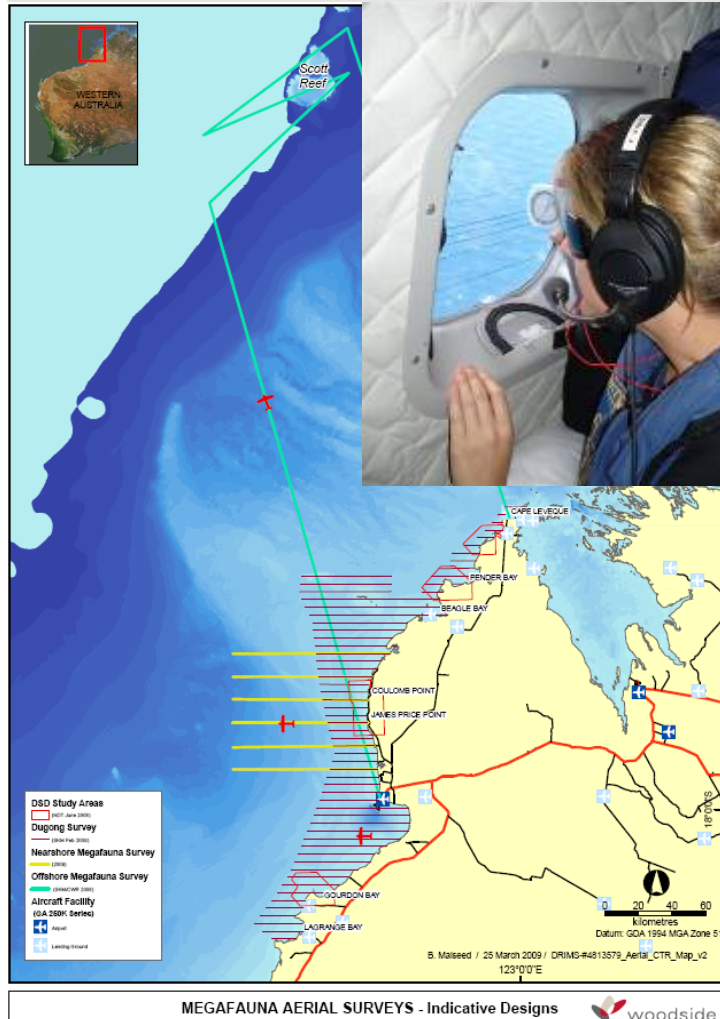

# Marine Science in WA 2010 Show-&-Tell

**Name: Luke Smith**

**Affiliation: Woodside**

**Newsflash title: Overview of Marine Megafauna  
Field Studies to Support Impact Assessment in the  
West Kimberley**

# Woodside Kimberley Marine Megafauna Program

## 1. Aerial Surveys

## 2. Vessel Surveys